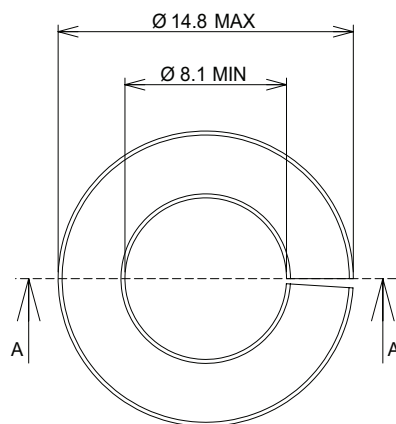

**PRODUCT CODE: SCSWM8**  
SINGLE COIL SPRING WASHER

**DESCRIPTION**

M8 Single Coil Spring Washer

**FINISH**

BZP

**MATERIAL**

Steel

**PACKAGING**

Packed in qty 100

**ADDITIONAL NOTES**

Manufactured to DIN 127B

SECTION A-A

Ⓢ Values are nominal and with a general tolerance  $\pm 5\%$  unless otherwise specified