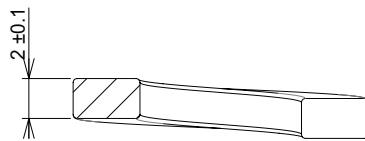

**PRODUCT CODE: SCSWM8**  
SINGLE COIL SPRING WASHER

**DESCRIPTION**

M8 Single Coil Spring Washer

**FINISH**

BZP

**MATERIAL**

Steel

**PACKAGING**

Packed in qty 100

**ADDITIONAL NOTES**

Manufactured to DIN 127B

SECTION A-A

Ⓢ Values are nominal and with a general tolerance  $\pm 5\%$  unless otherwise specified